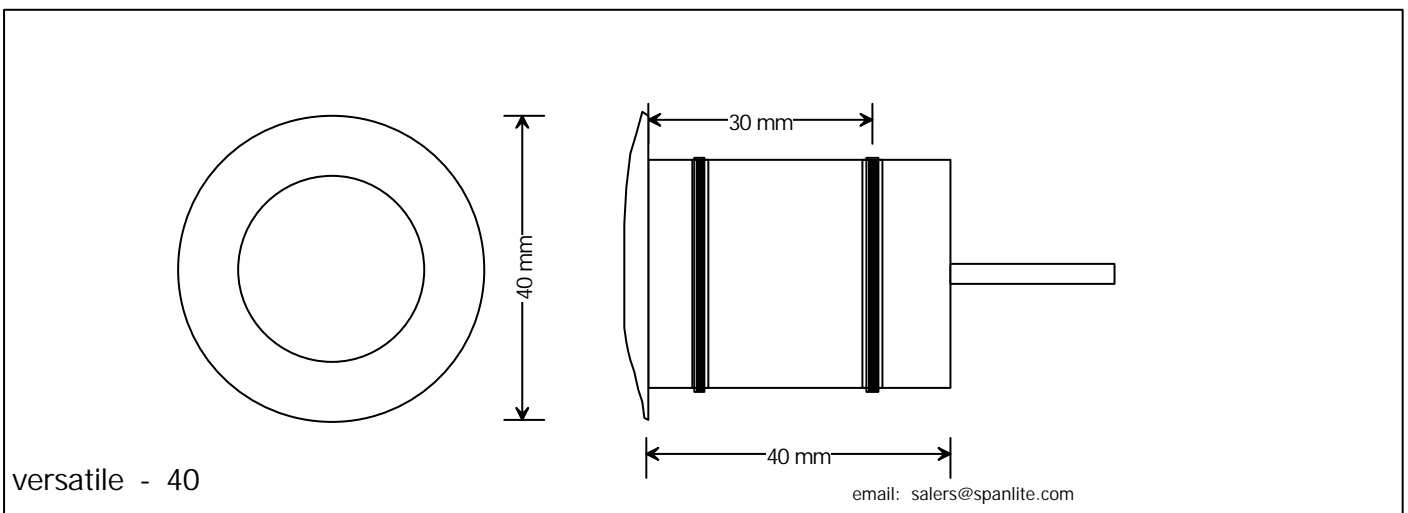

versatile - 40

email: salers@spanlite.com